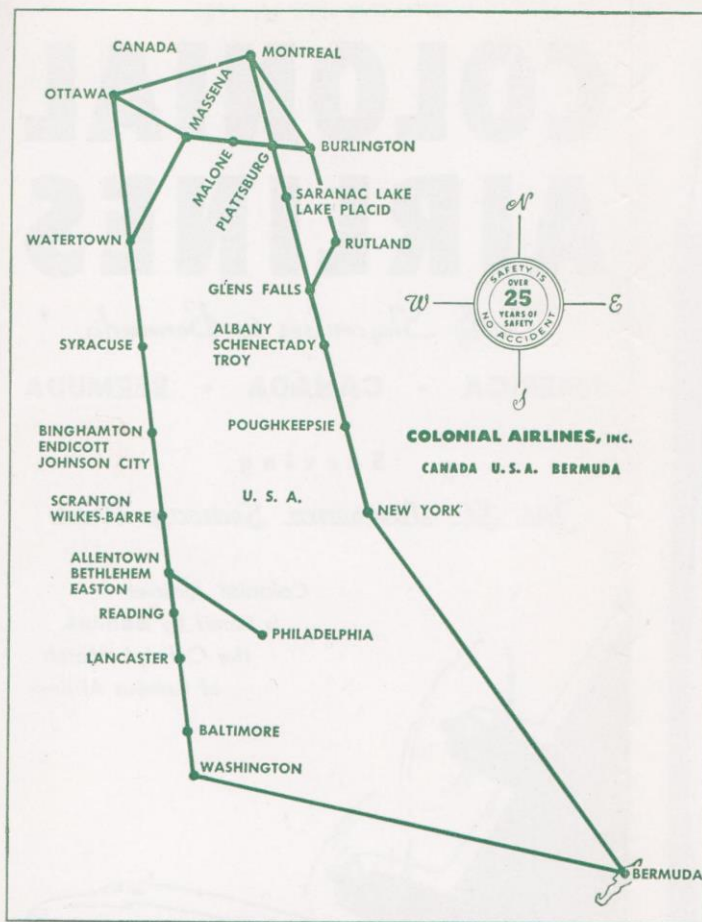

COLONIAL AIRLINES, INC.
CANADA U.S.A. BERMUDA

NEW YORK TO MONTREAL

Eastern Daylight Time	402 Ex. Sun	20 Daily	404 Daily	406 Daily	408 Daily	410 Daily	412 Daily	416 Daily	460 Owl Ex. Sat
New York L_v	7.00	7.30	9.10	12.10	2.10	5.45	7.15	9.00	11.30
Montreal A_n	8.45	10.30	10.55	1.55	3.55	7.30	9.00	10.45	1.15

MONTREAL TO NEW YORK

Eastern Daylight Time	401 Ex. Sun	403 Daily	25 Daily	405 Daily	407 Daily	409 Daily	411 Daily	415 Daily	461 Owl Ex. Sat
Montreal L_v	7.00	9.30	11.15	11.40	3.10	4.40	8.15	9.45	11.30
New York A_n	8.45	11.15	2.20	1.25	4.65	6.25	10.00	11.30	1.15

NOTE: All New York Arrivals and Departures are at La Guardia Field.

NEW YORK TO ALBANY - TROY - SCHENECTADY

Eastern Daylight Time	2-55 Daily	20 Daily	30-55 Daily	18 Daily	24 Ex. Sat.	22 Daily	14 Ex. Sat.	26 Ex. Sat.
New York L_v	7.10	7.30	11.15	12.30	3.05	7.00	7.30	9.30
Albany-Troy-Schenectady A_n	8.10	8.30	12.27	1.30	4.05	8.00	8.30	10.30

ALBANY - TROY - SCHENECTADY TO NEW YORK

Eastern Daylight Time	23 Ex. Sun.	1 Daily	25 Daily	50-31 Daily	21 Ex. Sat.	72-33 Daily	19 Daily
Albany-Troy-Schenectady L_v	9.05	9.25	1.20	2.55	5.45	7.45	9.00
New York A_n	10.05	10.37	2.20	3.55	6.45	8.45	10.00

OWL FARES

BETWEEN NEW YORK AND MONTREAL
ONE WAY 16.30

Remember, your Family goes Half Fare on Monday, Tuesday and Wednesday—except Bermuda and Owl Flights.