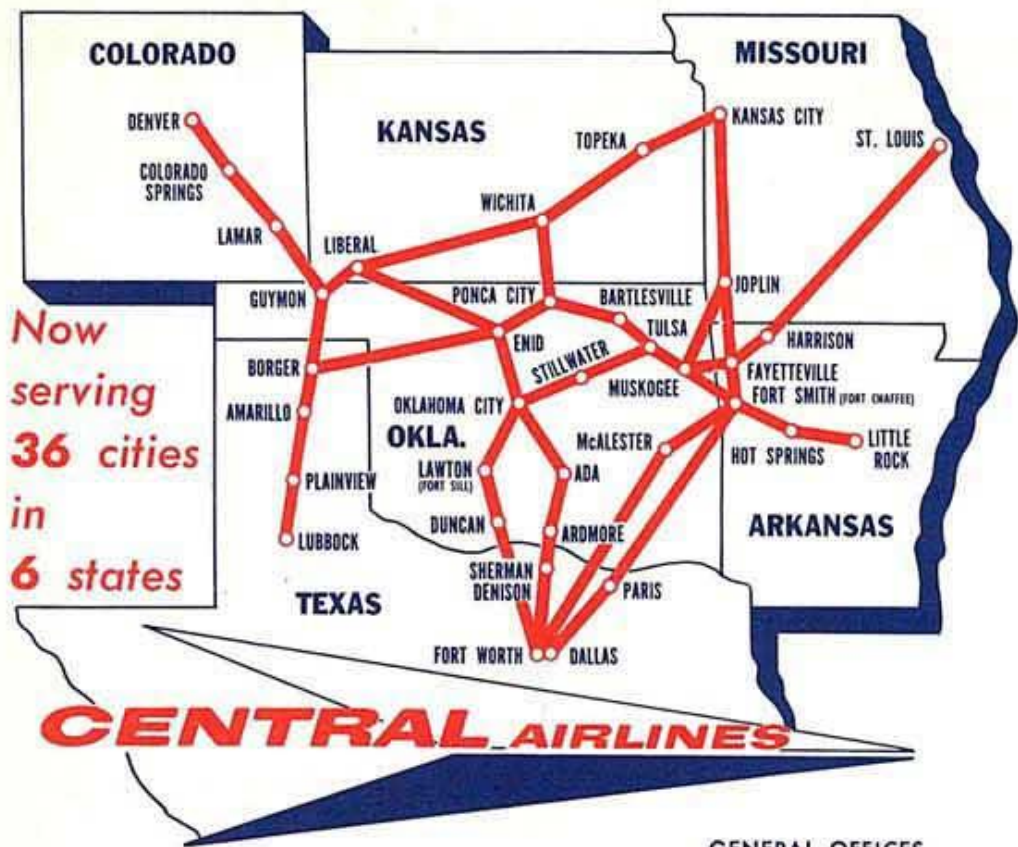

CENTRAL AIRLINES

APRIL 1959

INTERNATIONAL
PETROLEUM
EXPOSITION
TULSA, OKLA
MAY 14th to 23rd

CENTRAL AIRLINES SERVES THE OIL SHOW

Make your air travel reservations now for the International Petroleum Exposition, May 14 through 23, at Tulsa, Oklahoma. With daily flights to and from Tulsa, Central Airlines serves the oil country in the Southwest and Midwest. For confirmed reservations, call Central Airlines or your travel agent.

SHIP the way you TRAVEL . . . BY AIR!

KEITH KAHLER, President
ALLEN S. ALDRIDGE,
Vice President,
Traffic and Sales

GENERAL OFFICES
CENTRAL AIRLINES
MEACHAM FIELD
FORT WORTH, TEXAS

Now
serving
36 cities
in
6 states

Serving 36 cities in 6 states, Central Airlines provides convenient air travel for industrial and agricultural communities throughout the Midwest and Southwest. Whenever you travel in Arkansas, Colorado, Kansas, Missouri, Oklahoma, or Texas, check Central Airlines' convenient schedules.