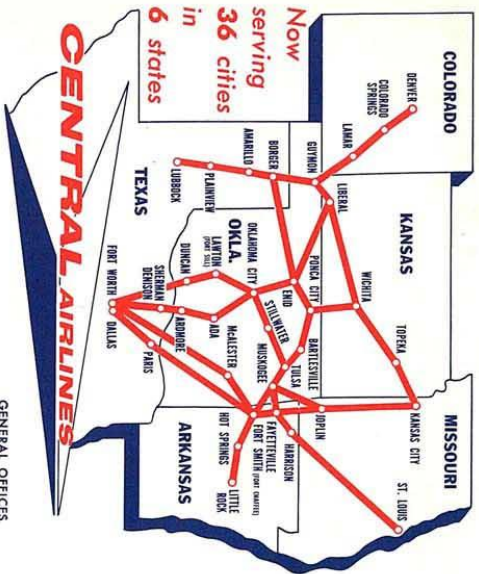

CENTRAL AIRLINES

APRIL 1959

INTERNATIONAL
PETROLEUM
EXPOSITION
TULSA, OKLA
MAY 14th to 23rd

CENTRAL AIRLINES SERVES THE OIL SHOW

Make your air travel reservations now for the International Petroleum Exposition, May 14 through 23, at Tulsa, Oklahoma. With daily flights to and from Tulsa, Central Airlines serves the oil country in the Southwest and Midwest. For confirmed reservations, call Central Airlines or your travel agent.

SHIP the way you TRAVEL . . . BY AIR!

KEITH KAHLER, President
ALLEN S. ALDRIDGE,
Vice President,
Traffic and Sales

GENERAL OFFICES
CENTRAL AIRLINES
MEACHAM FIELD
FORT WORTH, TEXAS

Now
serving
36 cities
in
6 states

ST. LOUIS — FORT SMITH — DALLAS									
	41	71	63	75		70	42	74	44
	AM	PM	PM	PM		AM	AM	PM	PM
	2 15	6 30	8 05		Lv ST. LOUIS (CST) Ar	10 28	To Kansas City	4 57	
	3 57	From Tulsa	8 05		Ar Harrison	8 59	Kansas City	3 28	
	4 29	8 37	Ar Fayetteville		Lv	8 29	2 58		
	4 52	9 00	Ar FORT SMITH		Lv	8 00	2 29		
	10 55	6 15	7 30		Lv FORT SMITH	Ar	10 46	2 12	7 16
	5 56				Lv McAlester	Ar	9 54	1 34	
	11 54	8 30			Lv Paris	Ar	9 54	6 24	
	12 34	6 57	9 10		Ar DALLAS	Lv	9 05	12 30	5 35
	12 55	7 18	9 31		Ar FORT WORTH (CST) Lv	Ar	8 44	12 09	5 14
	PM	PM	PM		AM	AM	PM	PM	PM

Serving 36 cities in 6 states, Central Airlines provides convenient air travel for industrial and agricultural communities throughout the Midwest and Southwest. Whenever you travel in Arkansas, Colorado, Kansas, Missouri, Oklahoma, or Texas, check Central Airlines' convenient schedules.