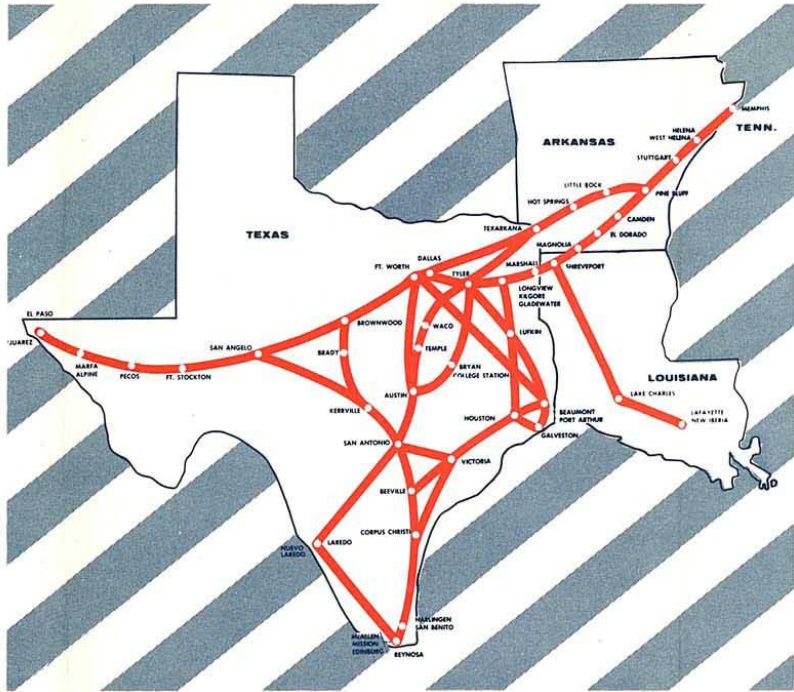

—Car Rental Service available.

HOUSTON - RIO GRANDE VALLEY

11 AM	21 AM	25 PM	97 PM	23 PM	73 PM	Read Down	Read Up	70 AM	20 AM	24 PM	22 PM	10 PM
7:15	7:45	3:00		8:00		lv HOUSTON		8:56	2:31	3:30	9:40	
8:05	8:35	3:50		8:50		lv VICTORIA		9:06	1:41	3:40	8:50	
	9:27	4:26		9:26		lv CORPUS CHRISTI		7:30	1:05	7:48		
	9:35	4:48		9:35		lv CORPUS CHRISTI		7:14	7:24	7:45		
	10:24	5:37		10:24		lv HARLINGEN-SAN BENITO		6:25	6:35	6:54		
	10:49	6:00		10:50		lv McALLEN-MISSION-EDINBURG		6:00	6:10	6:30		

①—Daily Except Sunday.

HOUSTON/SAN ANTONIO/LAREDO-MONTERREY AND MEXICO CITY

11 AM	91 AM	CMA 555 PM	Read Down	Read Up	CMA 556 PM	92 AM	10 PM
7:15			lv HOUSTON				9:40
8:55			lv SAN ANTONIO				8:00
	9:35		lv SAN ANTONIO			8:04	
	10:34		lv LAREDO			7:05	
			lv NUEVO LAREDO			7:45	
			lv MONTERREY			8:54	
			lv MEXICO CITY			9:15	

CMA—Mexicana De Aviacion DC-4.

Serving 50 cities in 4 states

DALLAS/AUSTIN/SAN ANTONIO/LAREDO /RIO GRANDE VALLEY

91 AM	95 AM	97 PM	93 PM	73 PM	Read Down	Read Up	90 AM	70 AM	94 PM	72 PM	92 PM
7:15		1:30	5:50		lv DALLAS		11:02		4:00		10:15
7:32		1:47	6:07		lv FORT WORTH		10:45		3:43		9:58
8:46		2:56	7:16		lv AUSTIN		9:36	9:17	2:34	6:30	8:54
9:21		3:31	7:51		lv SAN ANTONIO		9:00	8:43	2:01	6:15	8:20
9:35	8:15	3:45	8:08	8:15	lv SAN ANTONIO		8:44	8:31	1:54	6:01	8:04
10:34		4:30	9:07		lv LAREDO		7:45				7:05
	8:54	9:21	4:30	9:20	lv BEVILLE		7:52		1:00	4:55	
		4:48	9:30	9:30	lv CORPUS CHRISTI		7:25		12:54		
			9:30	10:24	lv McALLEN-MISSION-EDINBURG		7:14				
11:29		5:57	10:19		lv HARLINGEN-SAN BENITO		6:25	12:05			6:00
12:00		6:00	10:44		lv McALLEN-MISSION EDINBURG		6:00	11:40			5:40

DALLAS - SAN ANGELO

41 AM	104 AM	54 PM	Read Down	Read Up	51 AM	105 PM	46 PM
9:05	8:50	7:05	lv DALLAS		8:36	6:02	8:20
9:17	9:02	7:17	lv FORT WORTH		8:17	5:41	8:00
10:06	10:06	8:16	lv BROWNWOOD		7:20	6:47	
10:47		8:59	lv SAN ANGELO		6:40		6:35

101 AM	60 AM	51 AM	53 PM
7:30	8:15	9:00	2:30
8:08	8:53		3:08
8:12			3:13
8:32			3:33

①—Daily Except Su
②—Daily Except Su
③—Cancelled betw