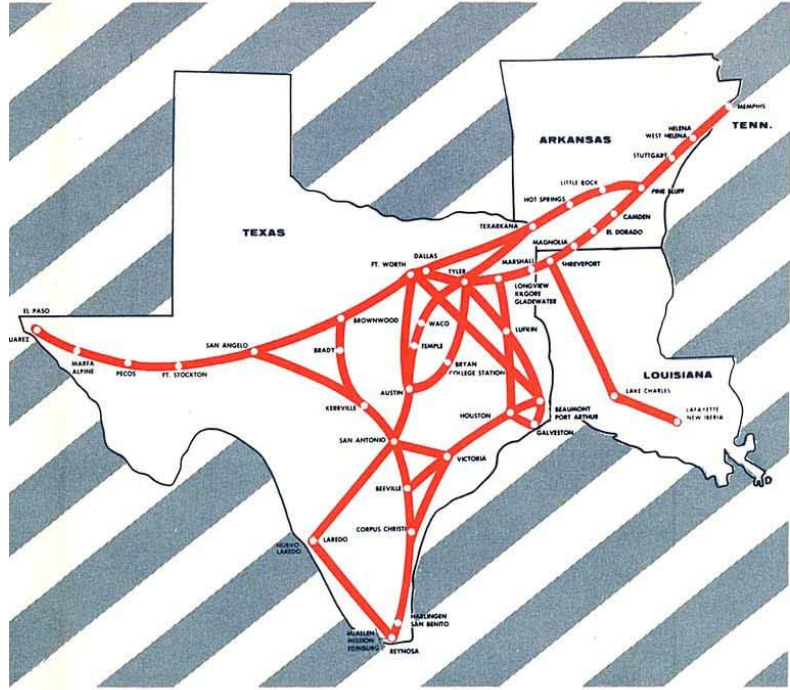

CMA—Mexicana De Aviacion DC-4.

①—Daily Except Sunday.
②—Daily Except Saturday.

Serving 50 cities in 4 states

DALLAS/AUSTIN/SAN ANTONIO/LAREDO /RIO GRANDE VALLEY

91 AM	95 AM	97 PM	93 PM	73 PM	Read Down	Read Up	90 AM	70 AM	94 PM	72 PM	92 PM
7:15		1:30	5:50		lv DALLAS		11:02		4:00		10:15
7:32		1:47	6:07		lv FORT WORTH		10:45		3:43		9:58
8:46		2:56	7:16		lv AUSTIN		9:36	9:17	2:34	6:30	8:54
9:21		3:31	7:51		lv SAN ANTONIO		9:00	8:43	2:01	6:15	8:20
9:35	8:15	3:45	8:08	8:15	lv SAN ANTONIO		8:44	8:31	1:54	6:01	8:04
10:34		4:30	9:07		lv LAREDO		7:45				7:05
	8:54	9:21	4:30	9:20	lv BEVILLE		7:52		1:00	4:55	
		4:48	9:30	9:30	lv CORPUS CHRISTI		7:25		12:54		
			9:30	10:24	lv McALLEN-MISSION-EDINBURG		7:14				
11:29		5:57	10:19		lv HARLINGEN-SAN BENITO		6:25	12:05			6:00
12:00		6:00	10:44		lv McALLEN-MISSION EDINBURG		6:00	11:40			5:40

①—Daily Except Sunday.
②—Daily Except Saturday.

DALLAS - SAN ANGELO

41 AM	104 AM	54 PM	Read Down	Read Up	51 AM	105 PM	46 PM
9:05	8:50	7:05	lv DALLAS		8:36	6:02	8:20
9:17	9:02	7:17	lv FORT WORTH		8:17	5:41	8:00
10:06	10:06	8:16	lv BROWNWOOD		7:20	6:47	
10:47		8:59	lv SAN ANGELO		6:40		6:35

101 AM	60 AM	51 AM	53 PM
7:30	8:15	9:00	2:30
8:08	8:53		3:08
8:12			3:13
8:32			3:33

①—Daily Except Su
②—Daily Except Su
③—Cancelled betw

Serving 50 cities in 4 states

DALLAS/AUSTIN/SAN ANTONIO/LAREDO /RIO GRANDE VALLEY