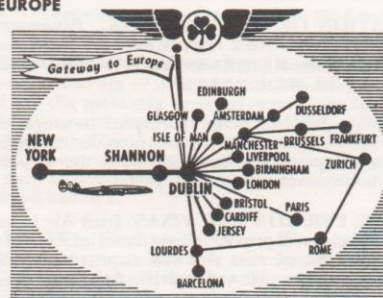

AERLINTE EIREANN - AER LINGUS

TIMETABLE

SERVICES FROM U.S. TO
IRELAND - BRITAIN - EUROPE

IRELAND

FLY DIRECT TO SHANNON AND DUBLIN

SHAMROCK *Thrifflite** SERVICE

After more than twenty-two years of outstanding service in Europe, IRISH AIR LINES now spans the Atlantic... with latest Super-Constellations... New York-Shannon-Dublin without change of plane.

Make Dublin your starting point for all Europe—convenient connections by 4-engine jet-prop Viscount and DC-3 equipment to 19 key cities. And before returning

home, shop at the fabulous tax-free Shannon Gift Shop—what you save there could pay your fare.

CARGO SERVICE TO ALL EUROPE

* ECONOMY CLASS

	ONE WAY	ROUND-TRIP
NEW YORK — SHANNON	\$22700	\$40860
NEW YORK — DUBLIN	\$23640	\$42560

DIRECT CONNECTIONS AT DUBLIN

LOURDES—For the Centennial celebrations

BRUSSELS—For the World's Fair

For complete information and reservations

SEE YOUR TRAVEL AGENT or

IRISH AIR LINES

AERLINTE EIREANN — AER LINGUS

33 East 50th Street, New York 22, N. Y. • Phone: Plaza 1-5040

U.S.A. – IRELAND

Shannon and Dublin