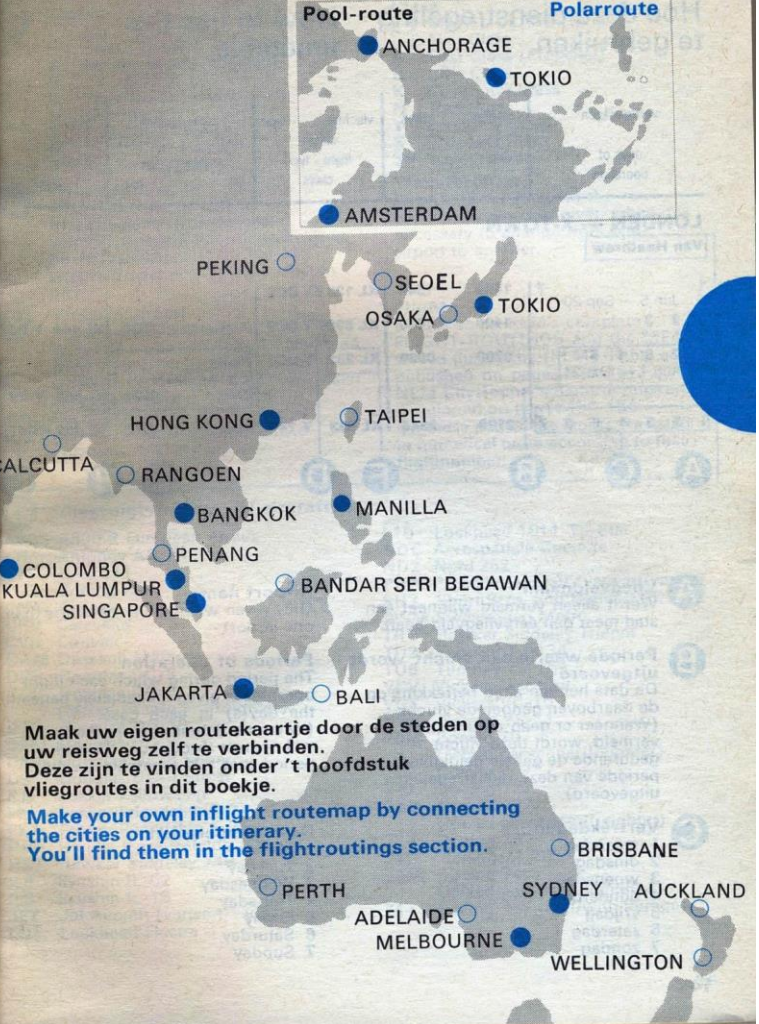

Make your own inflight routemap by connecting the cities on your itinerary. You'll find them in the flight routings section.

Network North, Central and South America

● = Bestemmingen } KLM/VIASA/ALM
Destinations of } CP-AIR

○ = Overige bestemmingen
Other destinations

Routenet Europa

Network Europe

Maak uw eigen routekaartje door de steden op uw reisweg zelf te verbinden. Deze zijn te vinden onder 't hoofdstuk vliegrou'te's in dit boekje.

Make your own inflight routemap by connecting the cities on your itinerary. You'll find them in the flight routings section.

- = Bestemmingen KLM/NLM CityHopper/ Poolpartners en samenwerkende maatschappijen
Destinations of KLM/NLM CityHopper/ Poolpartners and associated carriers
- = Overige bestemmingen
Other destinations

Routenet Nabije - Midden - Verre Oosten en Afrika

Network Near - Middle - Far East and Africa

Onze vloot

niet roken
 roken