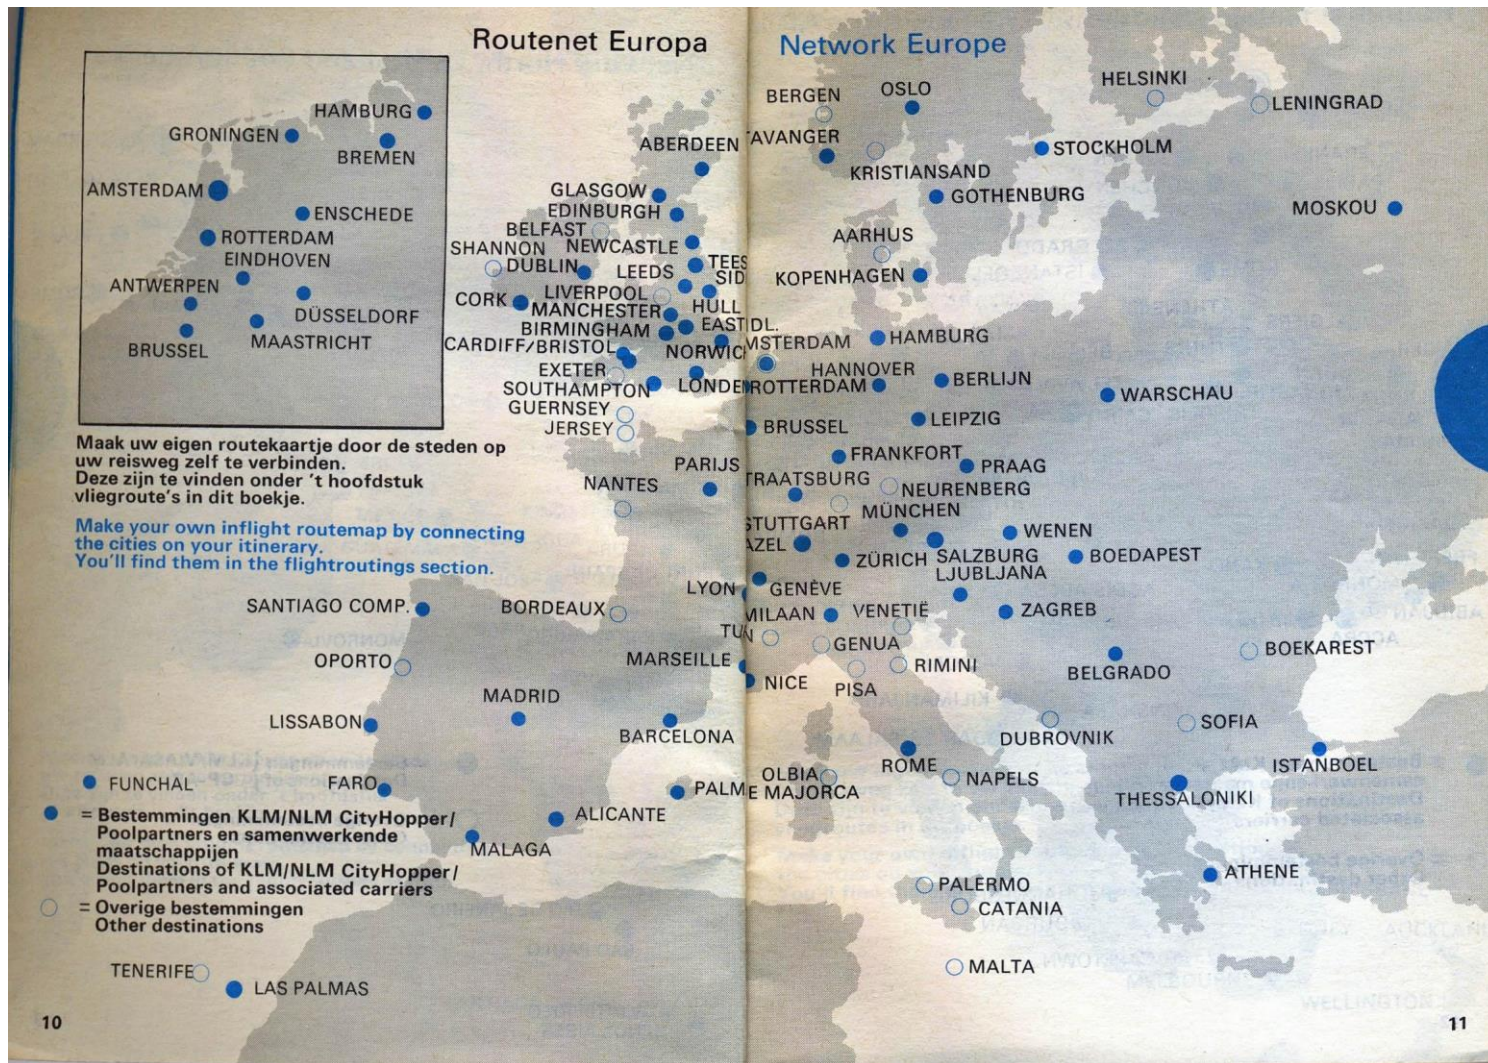

Routenet Europa

Network Europe