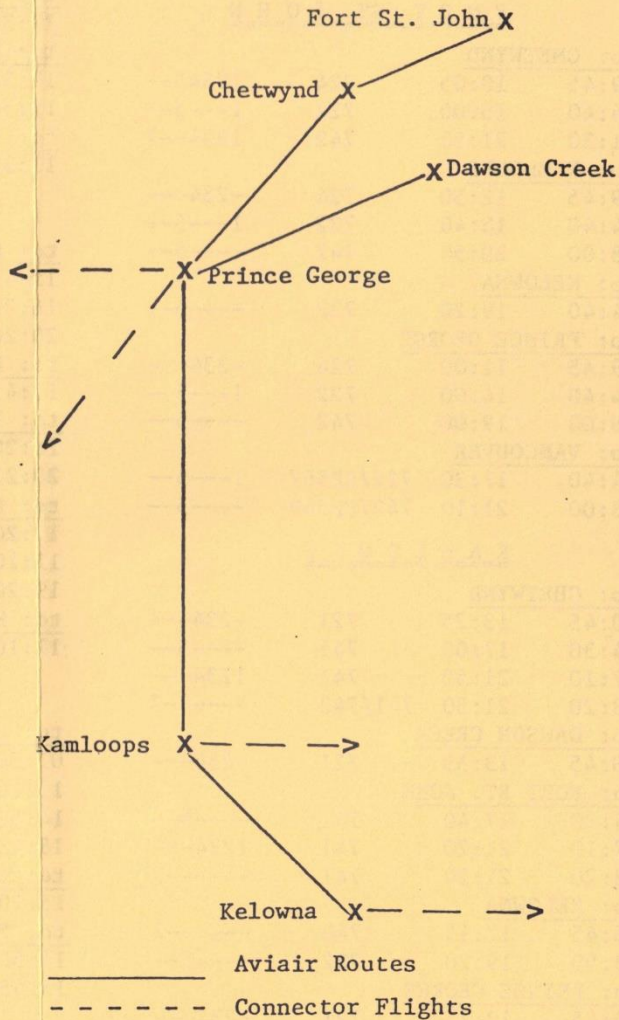

AVIAIR

AVIAIR AVIATION (1984) LTD.
3025 AIRPORT DRIVE
KAMLOOPS, B.C. V2B 7W9

RESERVATIONS

KAMLOOPS - - - 554-3161
ALL OTHER B.C. POINTS
1-800-482-3598
*****
ALL FLIGHTS ARE SHOWN IN
THE 24 HOUR CLOCK
ALL TIMES ARE LOCAL TIMES
*****
FREQUENCY: 1 - Monday
2 - Tuesday
3 - Wednesday
4 - Thursday
5 - Friday
7 - Sunday
*****

BAGGAGE ALLOWANCE

Limited to two suitcases per
passenger (including carry-on).

Excess baggage accepted, space
available. Extra charges will
apply.

*****

NO SHOW NOTICE

Please cancel your reservation
if you change your travel plans.
If you fail to use a reservation
your onward or return reservation
may be cancelled.

*****

Canadian

Canadian Airlines International