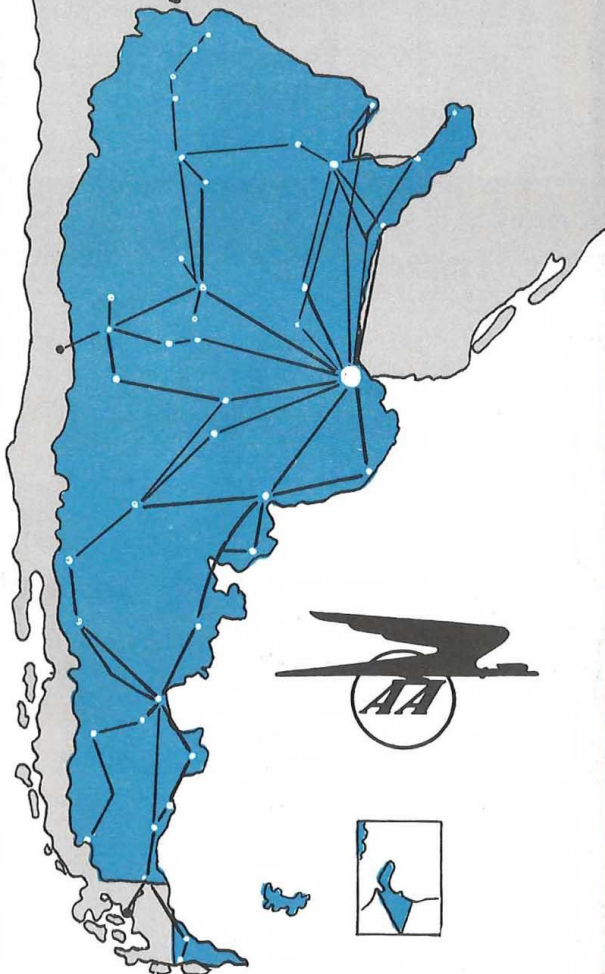

FARES — All fares are subject to change without notice... **ROUND TRIP FARES** are available at a 10 per cent reduction in price...

CHILDREN — The charge for children aged 2 to 12 years will be 50% of the normal adult fare. For infants under 2 years of age accompanied by an adult and not occupying an individual seat a charge of 10% of the normal adult fare will be assessed. If there is more than one infant under 2 years of age accompanying an adult, the charge for one infant will be 10% of the normal adult fare, the charge for the other(s) will be 50% of the normal adult fare.

VALIDITY OF TICKETS — Single tickets valid only for date and service endorsed on the face. Return ticket expires one year from date trip is commenced. Tickets are not transferable.

CANCELLATIONS — In the event cancellation is necessary, carrier must be notified 72 hours before scheduled departure. However, carrier reserves the right to cancel the ticket, if passenger fails to appear before formalities of departure start.

LUGGAGE — 44 pounds of luggage carried free for each paying passenger. Under two years of age no free baggage.

All schedules subject to change without notice.

The Land of a 1,000 Delights
in any Season...

ARGENTINA