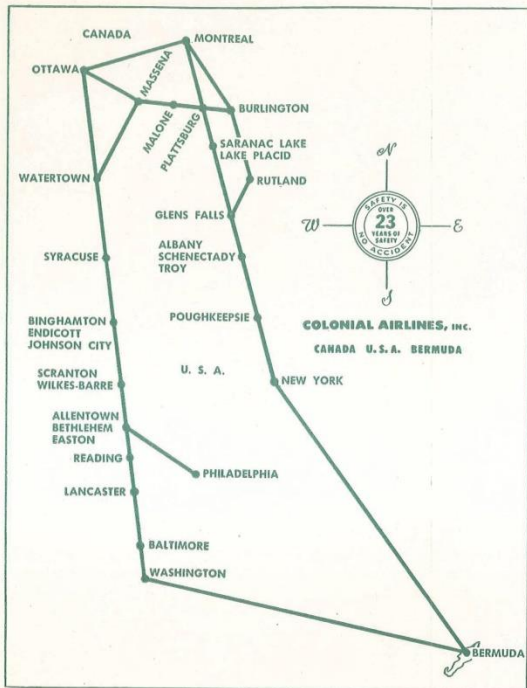

Try BEAUTIFUL BERMUDA

For A Quick Vacation

only $95 ROUND TRIP PLUS TAX

FROM LA GUARDIA FIELD

Luxurious Service At Tourist Rates
COMPLIMENTARY FULL COURSE MEALS