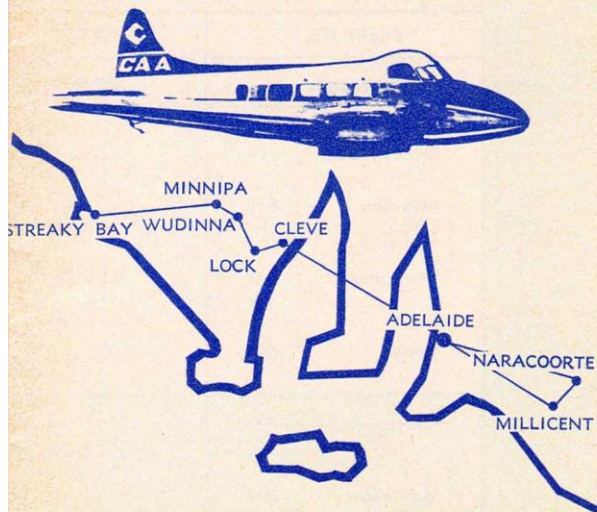

TIME TABLE

CENTRAL AUSTRALIAN AIRWAYS

EFFECTIVE 8th APRIL, 1974

FLY CAA
IT'S GOOD FLYING ALL THE WAY
AN ASSOCIATE OF THE WILLIAM CHARLICK LIMITED
GROUP OF COMPANIES

CENTRAL AUSTRALIAN AIRWAYS

1		ADELAIDE — STREAKY BAY			
Flight No.		E460	E462	E464	
Frequency		MONDAY	WEDNESDAY	FRIDAY	
Adelaide	lv	8.00	9.00	1.00	
Cleve	Arr lv	8.55 9.05	9.55	1.55 2.10	
Lock	Arr lv	*9.20 9.30		*2.25 2.30	
Wudinna	Arr lv	*9.45 9.50		*2.45 2.55	
Minnipa	Arr lv	*10.00 10.05		*3.05 3.10	
Streaky Bay	Arr	*10.25		3.25	

2		STREAKY BAY — ADELAIDE			
Flight No.		E461	E463	E465	
Frequency		MONDAY	WEDNESDAY	FRIDAY	
Streaky Bay	lv	*10.40		3.40	
Minnipa	Arr lv	*11.00 11.05		*3.55 4.00	
Wudinna	Arr lv	*11.10 11.15		*4.05 4.10	
Lock	Arr lv	*11.25 11.30		*4.25 4.30	
Cleve	Arr lv	11.45 12.00	10.15	4.45 5.00	
Adelaide	Arr	12.50	11.05	5.50	

Concessions:

Children 3-15 years — 2/3 fare.
One child under 3 accompanied
by adult — Free.

Freight:

Closing time at Adelaide
1 hour prior to the departure
times shown.
Minimum charge \$1.00.

Air Express Freight —
Double normal charge.

FLY CAA
IT'S GOOD FLYING ALL THE WAY

FARES AND RATES

	Passenger	Freight per kg
ADELAIDE and:—		
CLEVE	\$15.00	24c
LOCK	\$19.80	24c
MILLICENT	\$19.70	24c
MINNIPA	\$25.90	24c
NARACOORTE	\$17.50	24c
STREAKY BAY	\$30.60	24c
WUDINNA	\$25.70	24c
CLEVE and:—		
LOCK	\$6.10	24c
MILLICENT	\$34.70	24c
MINNIPA	\$11.00	24c
NARACOORTE	\$32.50	24c
STREAKY BAY	\$17.00	24c
WUDINNA	\$10.70	24c
LOCK and:—		
MILLICENT	\$39.50	24c
MINNIPA	\$6.60	24c
NARACOORTE	\$37.30	24c
STREAKY BAY	\$11.00	24c
WUDINNA	\$6.60	24c
MILLICENT and:—		
MINNIPA	\$45.60	24c
NARACOORTE	\$4.50	24c
STREAKY BAY	\$50.30	24c
WUDINNA	\$45.40	24c
MINNIPA and:—		
NARACOORTE	\$43.00	24c
STREAKY BAY	\$6.60	24c
WUDINNA	\$4.50	24c
NARACOORTE and:—		
STREAKY BAY	\$48.10	24c
WUDINNA	\$43.20	24c
STREAKY BAY and:—		
WUDINNA	\$7.50	24c