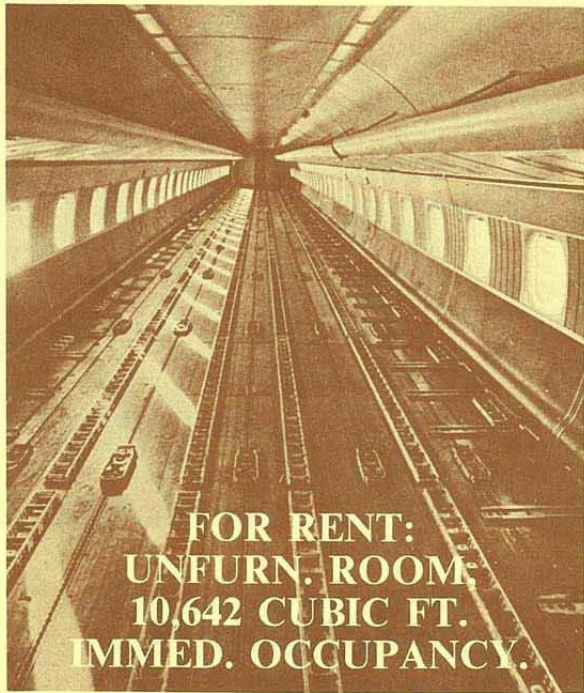

**FOR RENT:
UNFURN. ROOM.
10,642 CUBIC FT.
IMMED. OCCUPANCY.**

This is a cargo-eye view of one of Seaboard World's brand new DC-8 Super 63 stretched jets.

The world's largest commercial jet freighter.

Only Seaboard flies it across the Atlantic. It has 40% more capacity than regular jets which is just one reason Seaboard has more transatlantic all-cargo capacity than any other airline.

Seaboard also has the biggest all-cargo transatlantic schedule—between all of the U.S. and Europe's 21 leading commercial centers.

As cargo specialists, we put cargo where other airlines put passengers.

Which means capacity is guaranteed, shipments aren't split up, freight isn't related to under-floor baggage compartments.

Only Seaboard has this first class treatment for cargo.

So why ship your freight with a passenger airline?

Cargo is beneath them.

U.S.A. TO EUROPE

	MONDAY			TUESDAY			WEDNESDAY			THURSDAY				FRIDAY					SATURDAY				SUNDAY			AIRPORT CODE	
FLIGHT NO.	302	306	308	302	306	320	302	306	320	302	300	306	320	302	300	306	320	308	302	306	308	320	302	308	306		
LV. CLEVELAND				1630 Mo		1855 Tu			0645 We	1855 We			1855 Th			1855 Fr					1015 Sa	1855 Sa					CLE
LV. DETROIT				1930 Mo		2155 Tu			0945 We	2155 We			2155 Th			2155 Fr					1315 Sa	2155 Sa					DTW
LV. CHICAGO				2130 Mo		2355 Tu			1230 We	2355 We			2355 Th			2355 Fr					1530 Sa	2355 Sa					ORD
LV. NEW YORK/ PHILADELPHIA	0630 Mo	1730 Mo	2200 Mo	0215 Tu	1730 Tu	1955 Tu	0215 We	1730 We	1955 We	0215 Th	0700 Th	1730 Th	1955 Th	0215 Fr	0700 Fr	1730 Fr	1955 Fr	2200 Fr	0330 Sa	1730 Sa	2030 Sa	1955 Sa	0330 Su	2000 Su	1655 Su		JFK
LV. BOSTON			0005 Tu			0430 We			0430 Th			0430 Fr				0430 Sa	0005 Sa					0430 Su					BOS
AR. GLASGOW									1520 Th			1810 Th				1520 Fr							1520 Su				PIK
AR. LONDON	1805 Mo	0505 Tu		1350 Tu	0505 We	1540 We	1350 We	0505 Th	1725 Th	1350 Th		0505 Fr	1725 Fr	1350 Fr		0505 Sa	1540 Sa	1915 Sa	1505 Sa	0505 Su	0805 Su	1725 Su	1505 Su		0645 Mo		LHR
AR. BRUSSELS						1805 We			0230 Fr			1930 Fr			0745 Sa							1930 Su					BRH
AR. PARIS		0710 Tu			0710 We			0710 Th			0710 Fr				0710 Fr						0710 Su			1710 Mo			BRH
AR. AMSTERDAM						2355 We			2345 Th			0130 Sa			0220 Sa							0130 Mo			0445 Mo		ORY
AR. SHANNON			2355 Tu					0225 Th			0010 Fr				0105 Sa			0325 Su			0410 Sa			0735 Mo	0005 Tu		AMS
AR. STOCKHOLM								†									†								†	STO	
AR. COPENHAGEN								†									†								†	CPH	
AR. MUNICH			1220 Tu															1220 Sa							0845 Su		MUC
AR. DUSSELDORF			1730 Tu			2300 We	2300 We			2115 Th				2115 Fr							1020 Su		2030 Su				DUS
AR. STUTTGART	2330 Mo			1655 Tu			1620 We					1930 Th			2105 Fr						1530 Su				1025 Mo		STR
AR. FRANKFURT	2030 Mo		1410 Tu	1825 Tu		2000 We	1800 We			1615 Th	2250 Th			1615 Fr	2240 Fr		1950 Sa	1410 Sa	1730 Sa		1205 Su	2120 Su	1920 Su	1205 Mo			FRA
AR. HAMBURG								†									†								†		HAM
AR. ZURICH			2255 Tu				2100 We			2100 Th				2355 Fr				1645 Sa			1615 Su			2055 Mo			ZRH
AR. BASEL			2050 Tu				2330 We			2330 Th				2155 Fr				1900 Sa			1830 Su			2250 Mo			BSL
AR. GENEVA			0200 We				0300 Th			0300 Fr				0400 Sa				2130 Sa			2100 Su			2350 Mo			GVA
AR. PISA			1950 Tu																		0120 Su						PSA
AR. MILAN							2345 We							2110 Fr							1900 Su			2010 Mo			MPX
	MONDAY	TUESDAY		WEDNESDAY			THURSDAY				FRIDAY					SATURDAY				SUNDAY			MONDAY				

ALL TIMES LOCAL

SEABOARD WORLD

SEABOARD WORLD AIRLINES

BOLD FACE—Direct Service
LIGHT FACE—Via Connection
† Flagstop