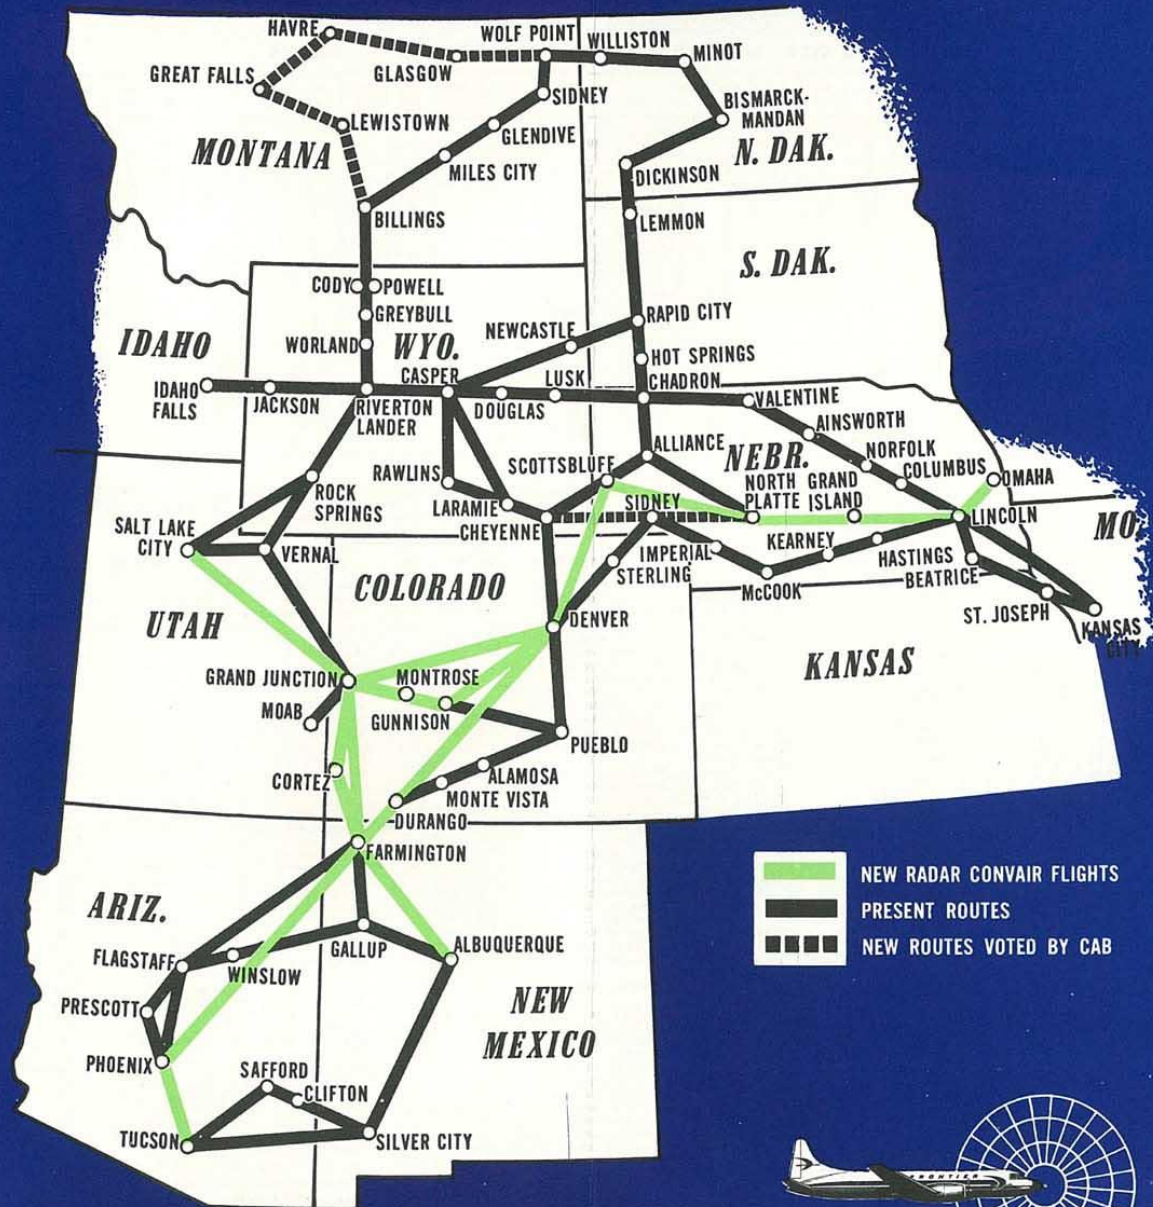

NOW FLYING RADAR CONVAIRS