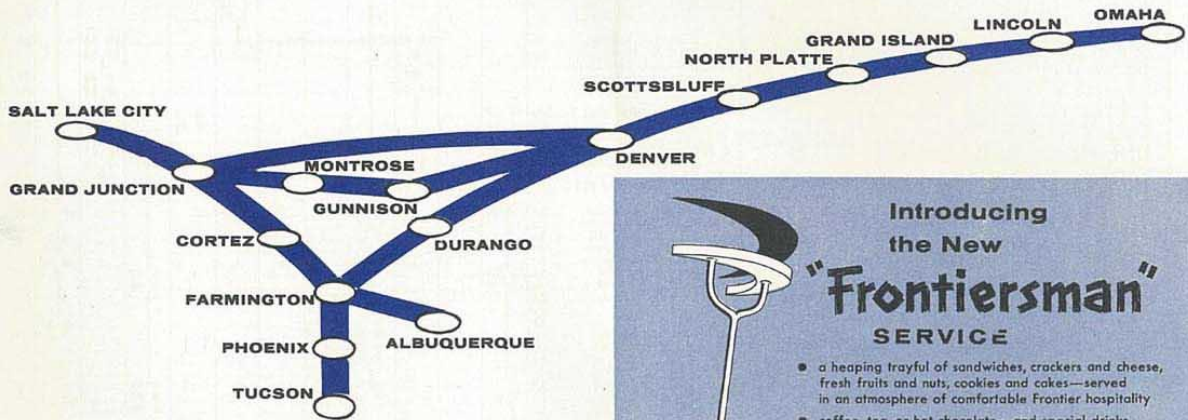

SUMMER SCHEDULE
EFFECTIVE JULY 1, 1959

FRONTIER AIRLINES

WITH NEW IN-FLIGHT "Frontiersman" SERVICE

FRONTIER AIRLINES
STAPLETON AIRFIELD
DENVER 7, COLORADO

FOR INFORMATION OR RESERVATIONS
CALL FRONTIER AIRLINES
2-0551
CHEYENNE, WYOMING

Postmaster: If addressee has
moved, please notify sender
Form 3547, postage for which
is guaranteed.

FRONTIER AIRLINES

NOW FLYING
RADAR CONVAIRS
WITH NEW IN-FLIGHT "Frontiersman" SERVICE

NEW RADAR CONVAIR SERVICE

TO 16 KEY CITIES IN THE WEST

RADAR GUIDED

To avoid the weather, give you
SMO-O-OTH on-time service.

Introducing
the New
"Frontiersman"
SERVICE

- a heaping trayful of sandwiches, crackers and cheese, fresh fruits and nuts, cookies and cakes—served in an atmosphere of comfortable Frontier hospitality
- coffee, tea, or hot chocolate—and special drinks for the children
- cigarettes, flowers, and souvenirs of your flight
- historic and scenic in-flight announcements
- full-time pressurization—all-weather air conditioning