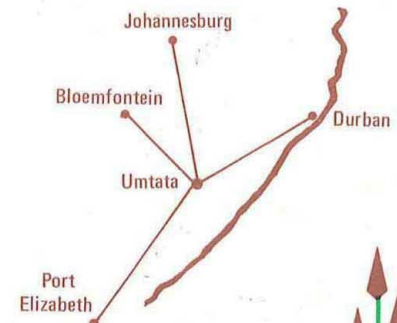

In association with SAA

TRANSKEI AIRWAYS