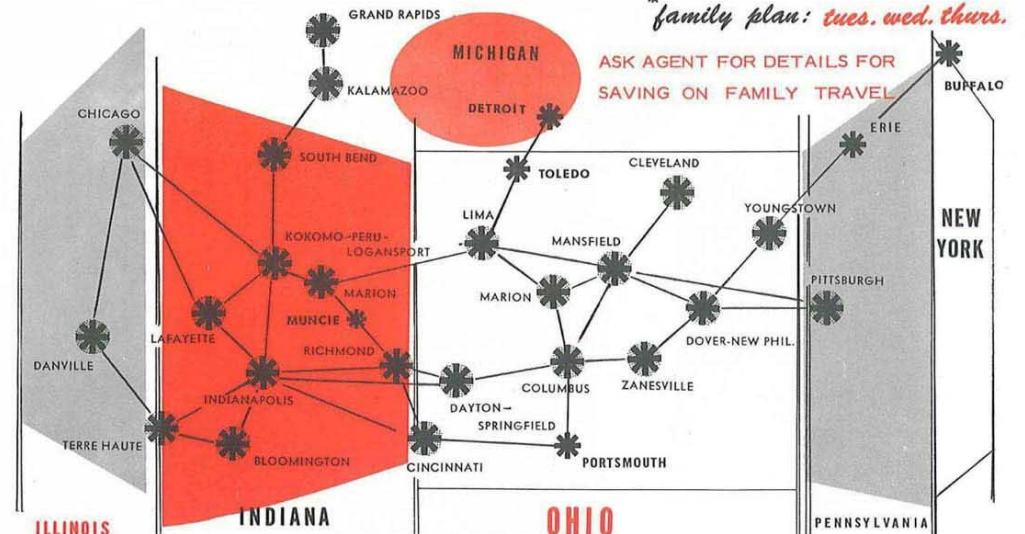

ONE WAY PASSENGER FARES