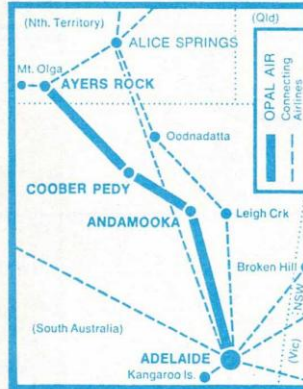

TIMETABLE

effective 1/11/72

Opal Air

A "Gem" of an Airline
since 1962

Adelaide
Andamooka
Coober Pedy

and

Ayers
Rock

OPAL AIR PTY. LTD.

Australia's First Commuter Airline

Flies

Passengers — Freight — Royal Mail

Read Down		MON	TUE	WED	THU	FRI	SAT	SUN	Port Codes
Flight Perth	Dep	AN241 01.55						AN241 01.55	PER
Adelaide	Arr	06.00						06.00	ADL
Flight Sydney	Dep		AN240 08.45					AN240 08.45	SYD
Adelaide	Arr		10.05					10.05	ADL
Flight Melbourne	Dep		AN202 09.30					AN202 09.30	MEB
Adelaide	Arr		10.05					10.05	ADL

SOUTH BOUND

AYERS ROCK — COOBER PEDY — ANDAMOOKA — ADELAIDE									
Read Down		MON	TUE	WED	THU	FRI	SAT	SUN	Port Codes
Flight Adelaide	Dep		AN230 10.05	AN232 11.15					ADL
Alice Springs	Arr		12.00	15.20					ASP
Flight Alice Springs	Dep			CK 1290 07.30	CK 1290 07.30				ASP
Ayers Rock	Arr			08.50	08.50				AYQ

CONNECTIONS

Inward and outward connections at Adelaide are shown at left together with flights from Ayers Rock to Alice Springs and between Alice Springs and Adelaide. ANSETT Airlines connect at Adelaide and Alice Springs with all capital cities and OPAL AIR Services. CONNAIR connect with OPAL AIR at Ayers Rock and via Alice Springs, connect to/from all Northern Territory airports including Darwin and Katherine plus Mt. Isa. Connections shown are based on current timetables and are subject to alteration without prior notice.