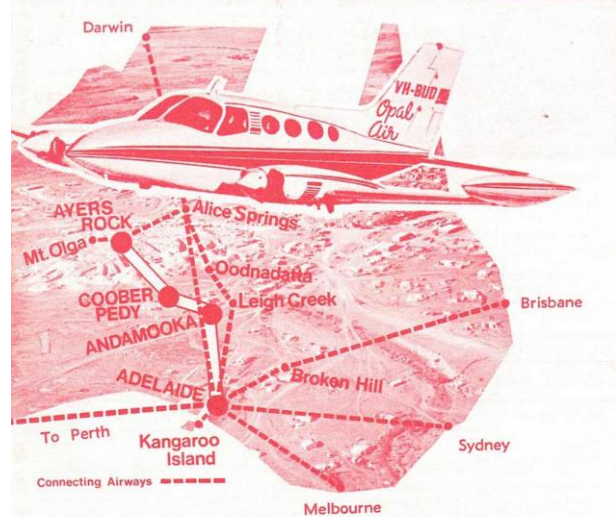

# Opal Air

A GEM OF AN AIRLINE  
SINCE 1962

## OPAL AIR PTY. LTD.

Australia's First Commuter Airline  
flies  
Passengers — Freight — Royal Mail

Adelaide  
Andamooka  
Coober Pedy  
and  
Ayers Rock

This Timetable is effective from 1/1/73

**NORTH BOUND**

**GENERAL INFORMATION**

**FLIGHTS**

The services of OPAL AIR and connecting carriers are shown by the following prefixes:—

**E** — OPAL AIR PTY. LTD.

**AN** — ANSETT Airlines of Australia connect with OPAL AIR at Adelaide.

Fares are for single Journeys Return fares are twice single fares	Passage	Freight per lb.
ADELAIDE—ANDAMOOKA	\$36	20c
ADELAIDE—COOBER PEDY	\$52	24c
ADELAIDE—AYERS ROCK	\$95	38c
ANDAMOOKA—COOBER PEDY	\$26	17c
ANDAMOOKA—AYERS ROCK	\$69	30c
COOBER PEDY—AYERS ROCK	\$43	22c