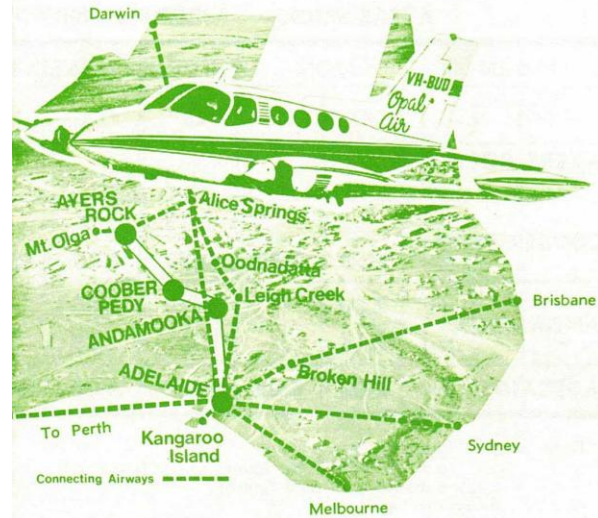

TIMETABLE

Opal Air

A GEM OF AN AIRLINE
SINCE 1962

OPAL AIR PTY. LTD.

(A South Australian-Owned Company)

Australia's First Commuter Airline flies
Passengers — Freight — Royal Mail

Adelaide
Andamooka
Coober Pedy
and
Ayers Rock

This Timetable is effective from 1/5/73

ADELAIDE — ANDAMOOKA — COOBER PEDY — AYERS ROCK

READ DOWN North-Bound Flight No.	MON.		TUE.	WED.		THURS.	FRI.		SAT.	SUN.	Port Code
	E1	E5*	E7*	E1	E5	E7*	E1	E5	E9	E3	
ADELAIDE Dep.	08.00	11.15	08.00	08.00	11.15	0.800	0.800	11.15	08.00	11.15	AD
Arr.	0.945	↓	↓	09.45	↓	↓	09.45	↓	↓	↓	AMI
ANDAMOOKA Dep.	10.10	↓	↓	10.10	↓	↓	10.10	↓	↓	↓	
Arr.	11.10	2.00	10.40	11.10	2.00	10.40	11.10	2.00	10.30	2.00	CBF
COOBER PEDY Dep.			11.00*			11.00*					
AYERS ROCK Arr.			1.00			1.00					AYC

AYERS ROCK — COOBER PEDY — ANDAMOOKA — ADELAIDE

READ DOWN South-Bound Flight No.	MON.		TUE.	WED.		THURS.	FRI.		SAT.	SUN.	Port Code
	E2	E6*	E8*	E2	E6	E8*	E2	E6	E10	E4	
AYERS ROCK Dep.			1.15*			1.15*					AYC
Arr.			3.15			3.15					CBF
COOBER PEDY Dep.	1.00	3.30	3.30	1.00	3.30	3.30	1.00	3.30	11.30	2.30	
Arr.	2.00	↓	↓	2.00	↓	↓	2.00	↓	↓	↓	AMI
ANDAMOOKA Dep.	2.15	↓	↓	2.15	↓	↓	2.15	↓	↓	↓	
ADELAIDE Arr.	4.00	6.00	6.00	4.00	6.00	6.00	4.00	6.00	2.00	5.00	AD

Fares are for single Journeys Return fares are twice single fares	Passage	Freight per lb.
ADELAIDE—ANDAMOOKA	\$36	20c
ADELAIDE—COOBER PEDY	\$52	24c
ADELAIDE—AYERS ROCK	\$95	38c
ANDAMOOKA—COOBER PEDY	\$26	17c
ANDAMOOKA—AYERS ROCK	\$69	30c
COOBER PEDY—AYERS ROCK	\$43	22c