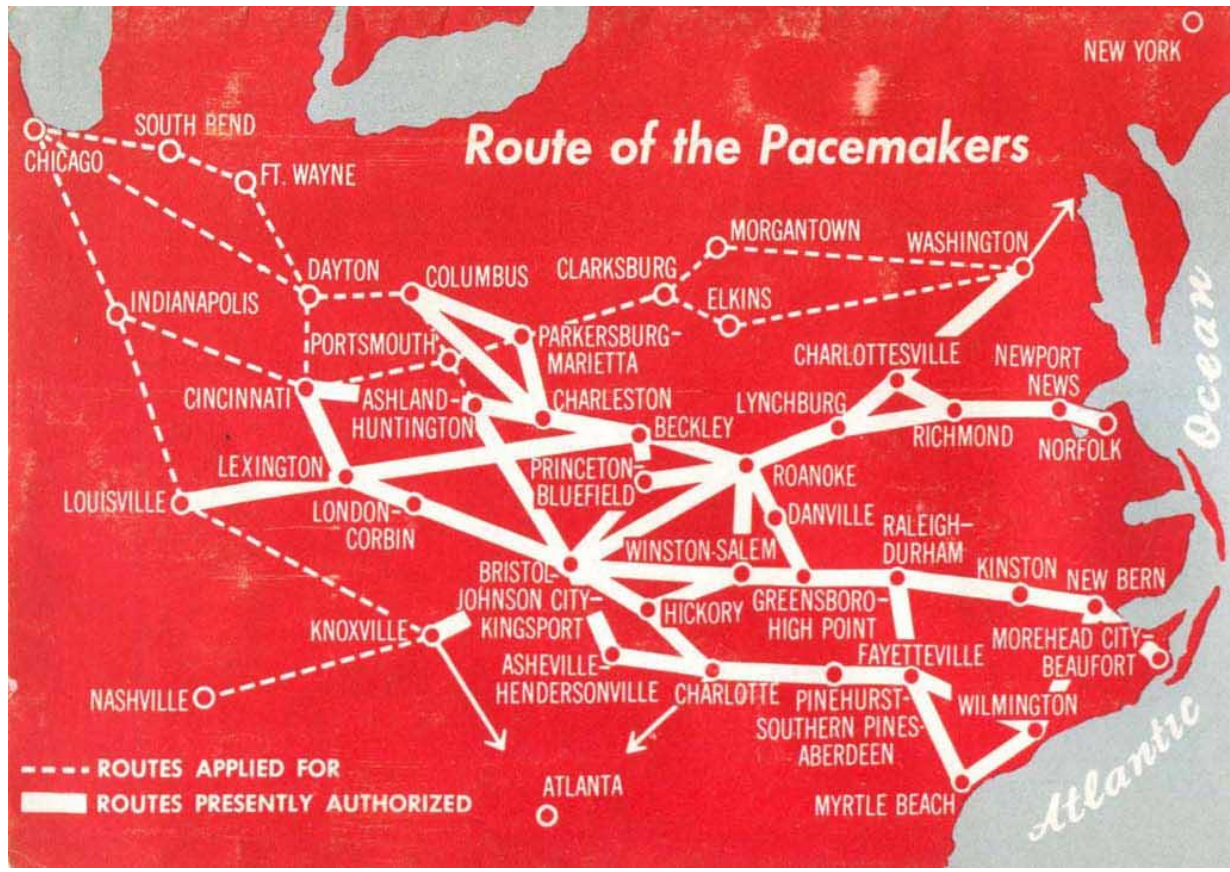

FLY  
**PIEDMONT  
AIRLINES**

ROUTE OF THE PACEMAKERS

SCHEDULES  
EFFECTIVE  
JAN. 5, 1958

REFECTORY, SWEET BRIAR COLLEGE

PASSENGERS • AIRMAIL • AIR EXPRESS • AIR FREIGHT

**PIEDMONT AIRLINES**  
 SMITH REYNOLDS AIRPORT  
 WINSTON-SALEM, N. C.

# The Route of the Pacemakers

**MARIETTA, OHIO**

**Hotel Lafayette and the Gun Room**

6 Miles from the Marietta-Parkersburg (Wood County) Airport

"The Ohio Valley's Finest Hotel"  
Luxurious Guest Room  
Accommodations  
SUPERB FOOD AND SERVICE  
located right on the Banks of the Ohio River