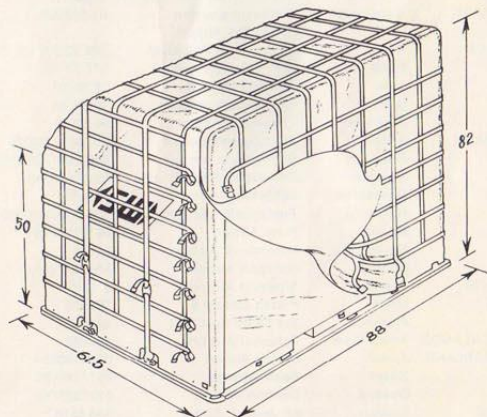

ALL TIMES LOCAL
 FS - Flagstop
 * ADD ONE HOUR AFTER MAY 27, 1972

BOLD FACE - Direct Service
 LIGHT FACE - Via Connection

SEABOARD WORLD AIRLINES

**SEABOARD
WORLD**

TRANSATLANTIC SKYLOCKER

SAVES MONEY • PROTECTS GOODS • SPEEDS DELIVERY

Seaboard's Transatlantic Skylocker is a unique development in aircraft Unit Load Devices. Half the size of a full igloo, the Skylocker provides shippers with the ability to have goods delivered to the customer's door without unnecessary intermediate handling. When shipments for one destination are less than pallet size, Skylocker offers advantageous flat rates which can reduce General or Specific Commodity rates by as much as one-third, when freight in the Skylocker reaches minimum requirements. Seaboard provides Skylockers to you for loading and delivers them to the consignee intact. No special handling equipment or road trucks are needed. And every Skylocker has security seals to protect your goods.

Skylockers are available only from Seaboard across the Atlantic.

- Volume: 205 cubic feet
- Payload: Up to 5,800 lbs.
- Forklift handling
- Security protection
- Weather protection
- Fiberglass with garment-hanging provisions