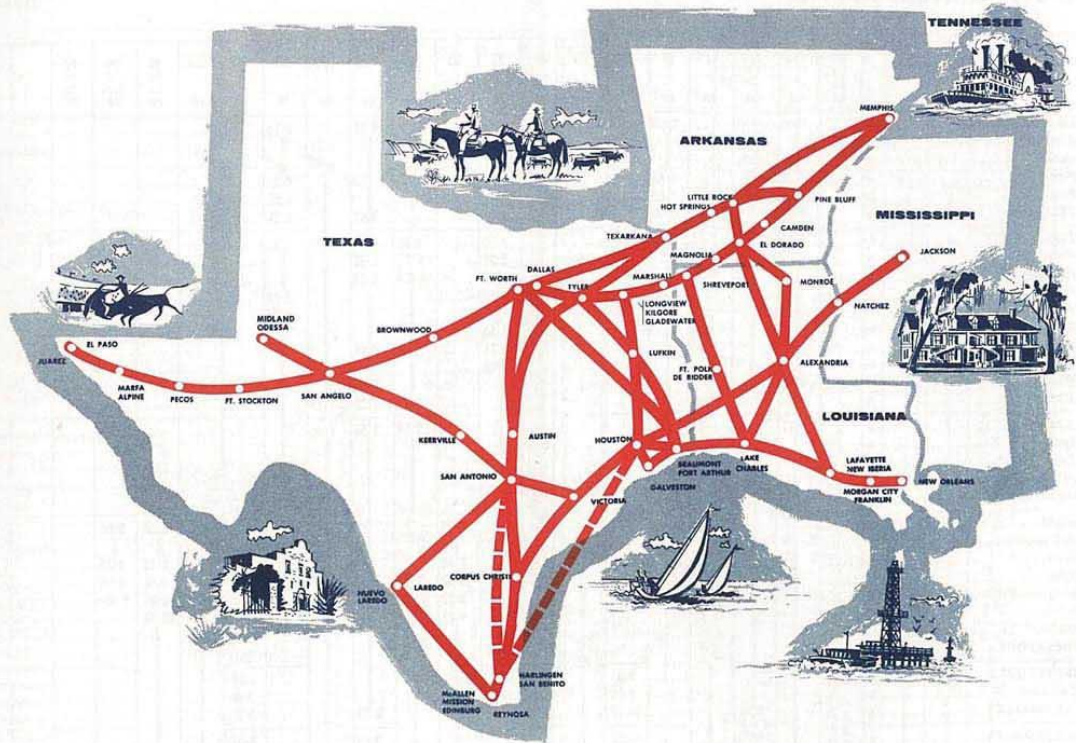

FLY THE **NEW non-stops**
...HOUSTON and SAN ANTONIO to the
RIO GRANDE VALLEY...